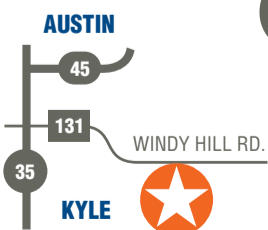

CROSSWINDSTEXAS.COM 512-772-1918