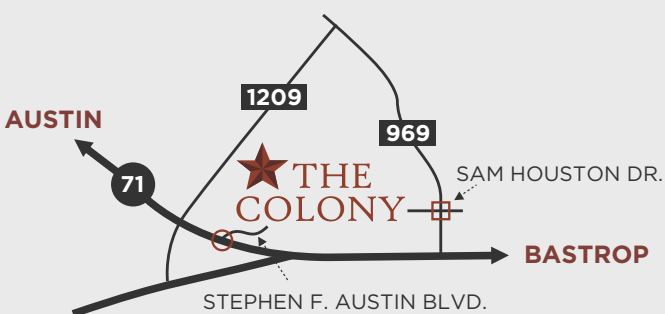

DAVID WEEKLEY HOMES
151 Samuel Blair Pass

LENNAR
119 Esparza Dr.

M/I HOMES
103 Smokebush Trail

SITTERLE HOMES
111 Loysoya St

GEHAN HOMES
107 Smokebush Trail

SCOTT FELDER HOMES
145 Samuel Blair Pass

PERRY HOMES
154 Kellogg Lane (80')
103 Rosemary Court (45')

WESTIN HOMES
105 Isaac White Dr.

TERRATA HOMES
115 Red Oak Place

CLICK TO VIEW OUR QUICK MOVE INS >

- FM 969 ENTRY**
 - LENNAR HOMES
 - DAVID WEEKLEY HOMES
 - SCOTT FELDER HOMES
 - WESTIN HOMES
 - GEHAN HOMES
 - TERRATA HOMES
 - M/I HOMES
 - PERRY HOMES
- STEPHEN F AUSTIN ENTRY**
 - SITTERLE HOMES
 - TERRATA HOMES
 - PERRY HOMES