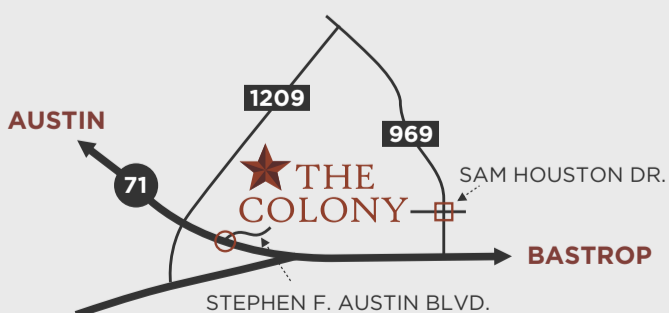

GREENBELT DOG PARK

POCKET PARKS

OVERLOOK PARK

PRAIRIE VISTA AMENITY CENTER

Please see onsite sales consultants for information on amenity usage.

FM 969 ENTRY

- LENNAR HOMES
- DAVID WEEKLEY HOMES
- SCOTT FELDER HOMES
- WESTIN HOMES
- GEHAN HOMES
- TERRATA HOMES
- M/I HOMES
- PERRY HOMES