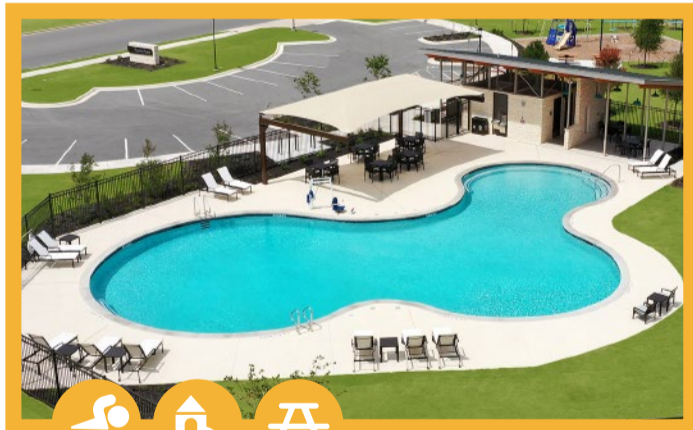

THE COLONY

Living Your Best Life In Bastrop

COLONYTX.COM

DEEP
in the heart
of BIG FUN!

WESTIN HOMES MODEL NOW OPEN!

CLICK FOR HOMES UNDER CONSTRUCTION >

EXPLORE OUR AWESOME MIX OF AMENITIES!

Our neighborhoods offer a variety of amazing amenities that far surpass other new home communities in the surrounding area.

From pools to nature trails, playgrounds and fitness centers, The Colony in the picturesque riverside city of Bastrop has it all!

THE PREMIER AMENITY CENTER

THE OVERLOOK AMENITY CENTER

EXTENSIVE TRAIL SYSTEM

GREENBELT DOG PARK

POCKET PARKS

OVERLOOK PARK

PRAIRIE VISTA AMENITY CENTER

Please see onsite sales consultants for information on amenity usage.

FM 969 ENTRY

- LENNAR HOMES
- DAVID WEEKLEY HOMES
- SCOTT FELDER HOMES
- WESTIN HOMES
- GEHAN HOMES
- TERRATA HOMES
- M/I HOMES
- PERRY HOMES