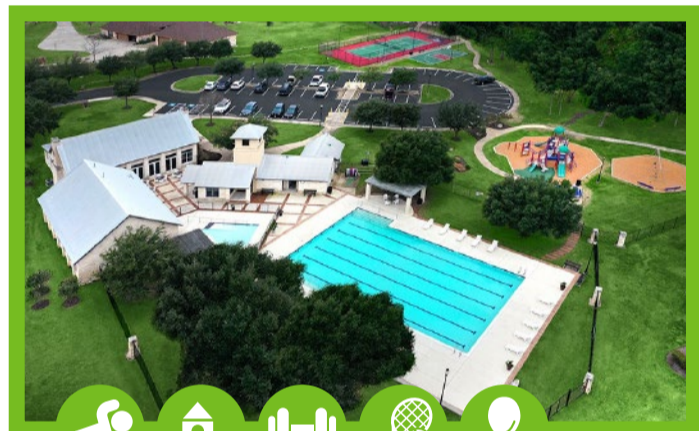

THE COLONY

Living Your Best Life In Bastrop

COLONYTX.COM

DEEP
in the heart
of BIG FUN!

WESTIN HOMES MODEL NOW OPEN!

CLICK FOR HOMES UNDER CONSTRUCTION >

EXPLORE OUR AWESOME MIX OF AMENITIES!

Our neighborhoods offer a variety of amazing amenities that far surpass other new home communities in the surrounding area.

From pools to nature trails, playgrounds and fitness centers, The Colony in the picturesque riverside city of Bastrop has it all!

THE PREMIER AMENITY CENTER

THE OVERLOOK AMENITY CENTER

EXTENSIVE TRAIL SYSTEM

GREENBELT DOG PARK

POCKET PARKS

OVERLOOK PARK

PRAIRIE VISTA AMENITY CENTER

Please see onsite sales consultants for information on amenity usage.

FM 969 ENTRY

- LENNAR HOMES
- DAVID WEEKLEY HOMES
- SCOTT FELDER HOMES
- WESTIN HOMES
- GEHAN HOMES
- TERRATA HOMES
- M/I HOMES
- PERRY HOMES